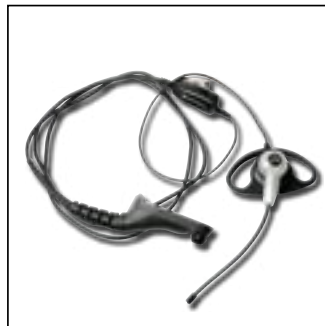

1 Wire FM Surveillance Kit - Black
RLN5878
(Beige RLN5879)

IMPRES 2 Wire FM Surveillance Kit - Black
RLN5880
(Beige RLN5881)

IMPRES 3 Wire FM Surveillance Kit with Acoustic Tube - Black
PMLN5111
(Beige PMLN5112)

Receive-only FM Remote Speaker Microphone and Black Earpiece with Quick Release Acoustic Tube
RLN4941

Discreet Wireless Ear Piece
RLN4922

D Style FM Ear Piece with Boom Microphone and In-line PTT
PMLN5096